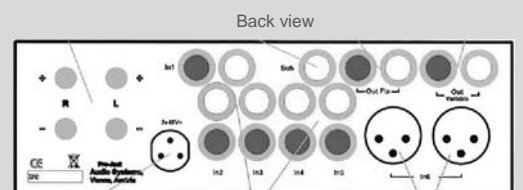

RCA , XLR, Subwoofer, Fixed & variable line out, Speaker, Power