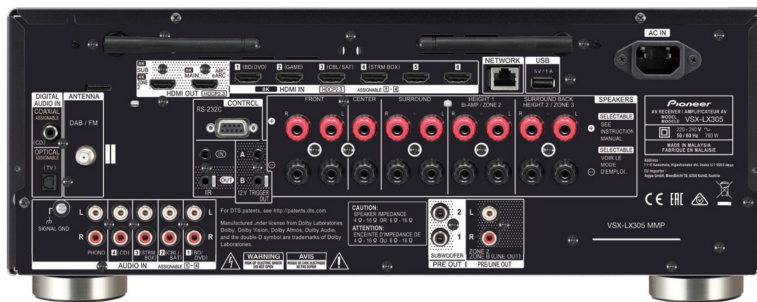

VSX-LX305(B)/MMP