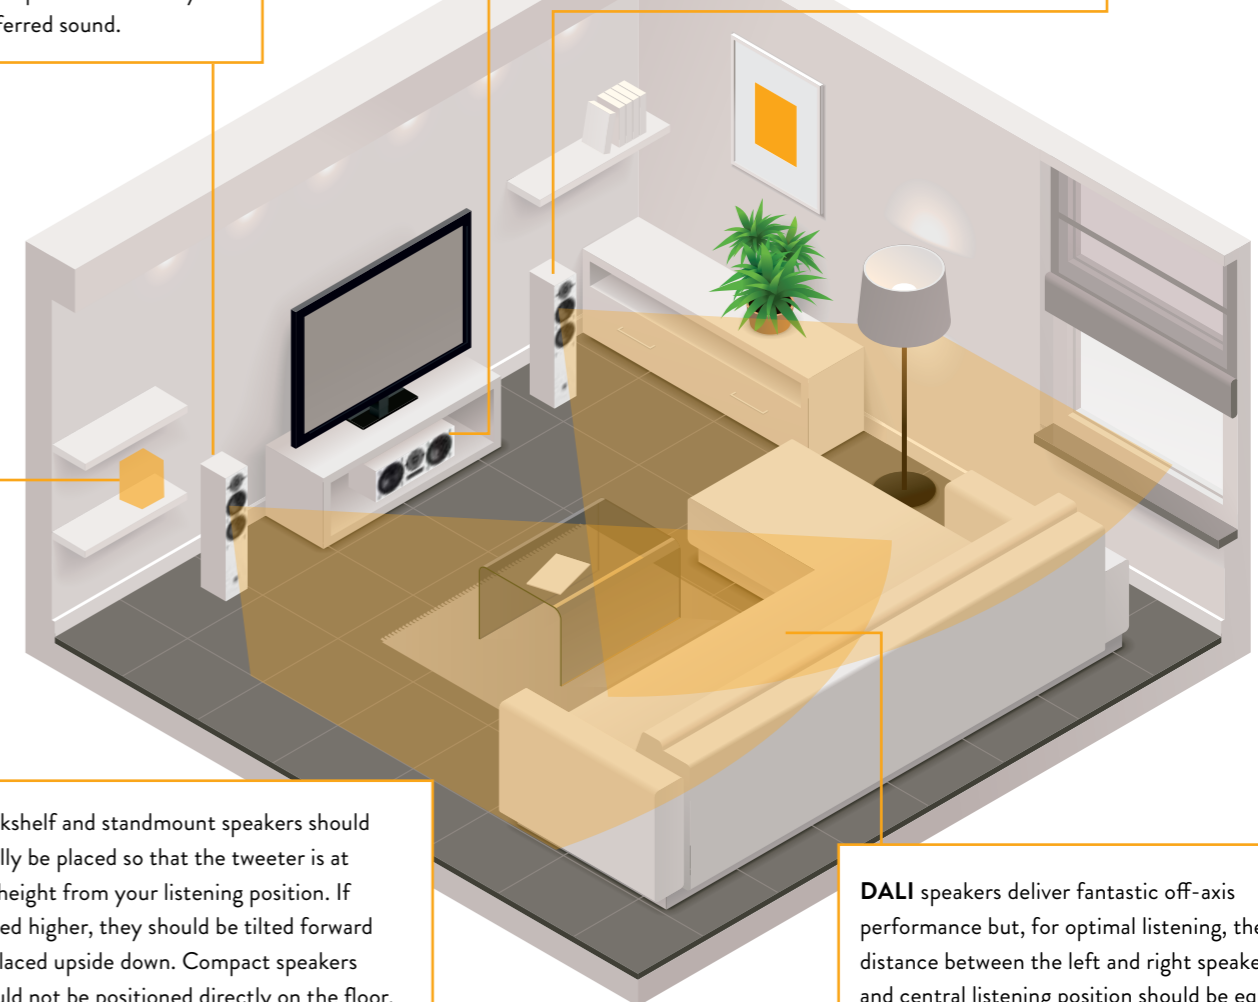

Bookshelf and standmount speakers should ideally be placed so that the tweeter is at ear height from your listening position. If placed higher, they should be tilted forward or placed upside down. Compact speakers should not be positioned directly on the floor.

DALI speakers deliver fantastic off-axis performance but, for optimal listening, the distance between the left and right speakers and central listening position should be equal.